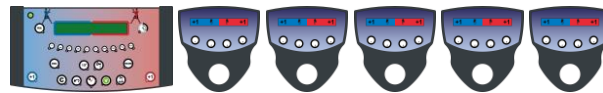

## Composition

- 1 scoreboard made of 1 module
- 1 main control console
- 5 controllers for referees
- 1 printer for results
- Carrying cases for control consoles
- 1 mains cable
- Transmission cables
- Operating and installation instructions

## Description

- Use:** Indoor
- Transmission:** Radio (863-870 MHz) or cable
- Readability:** 60m, angle >160°
- Dimensions:** 1500 x 600 x 90mm
- Weight:** 17 kg
- Power supply:** 100-240V / 50-60Hz
- Protection:** Ball-resistant and antiglare polycarbonate front face
- Horn:** 1x internal horn, 116dB at 1m
- Mains cable (supplied):** 1x5 m – Type: 230V, 3G, 0.75 mm<sup>2</sup>
- Cable controlled:** For cable controlled models or radio controlled models with cable set: 25 m transmission cable DIN/DIN
- Installation:** Wall-mounted, suspended or on wheeled stand (option)

## Display functions

- Timer/Rest period:** 3 red LED digits (16 cm) + blinking points
- Score:** 2 x 2 red LED digits (16 cm)
- Round number:** 1 yellow LED digit (16 cm)
- Warnings:** 2 x 1 yellow LED digit (16 cm)

## Options

- TV Interface (RS 485):** Data transmission for TV broadcasting
- Sound Interface:** Connection with sport hall sound system - Horn sound amplifier
- Cable set:** Cable mode for radio controlled scoreboard
- Scoreboard repeater:** Slave scoreboard to install at the opposite side of the mat
- Wheeled stand:** For easy installation and storage of the scoreboard
- SL Video System:** Virtual scoreboard repeater on video screen (video score system)